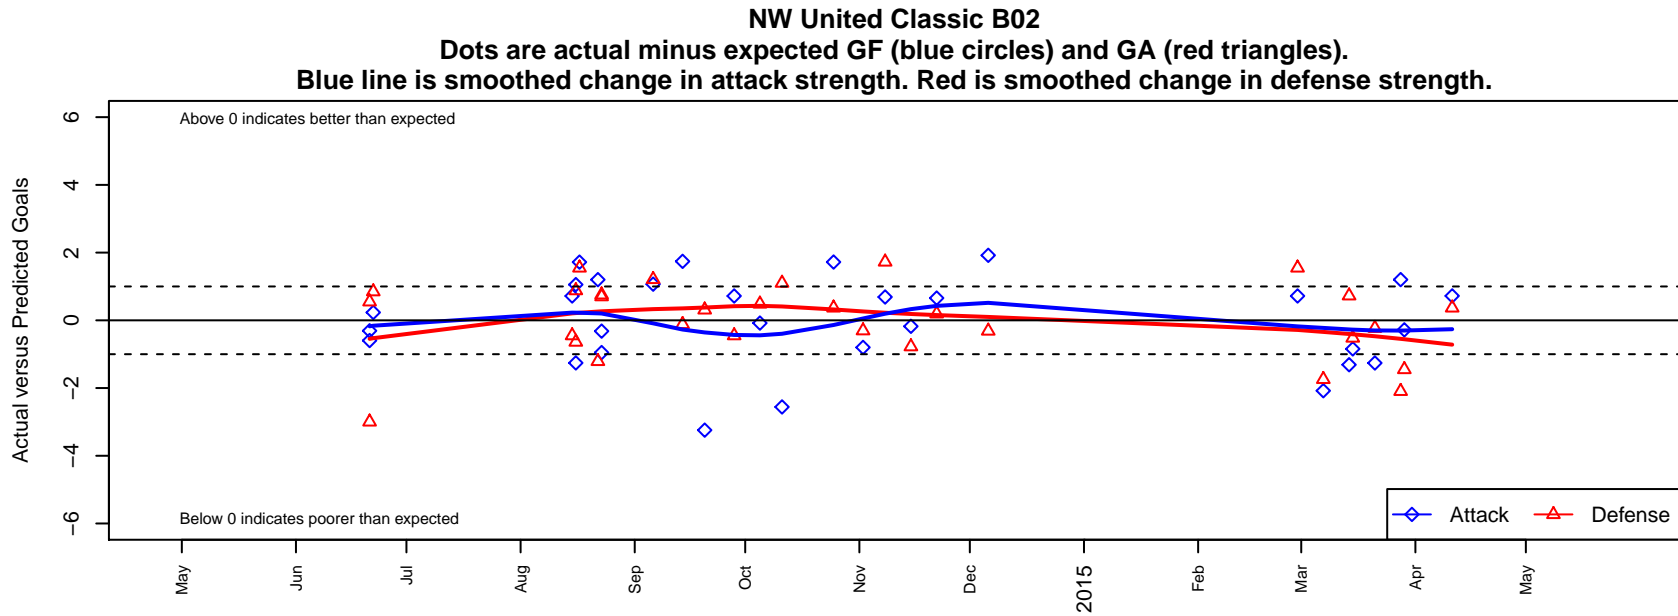

NW United Classic B02

NW United FC
 Burlington, WA
 B02 total strength=462
 attack=0.5 defense=0.19
 fall league = PSPL Classic 2 U12
 spr league = Spr PSPL Classic 1 U12
 notes= Vega 2013, 2014

alt names used:
 NORTHWEST UNITED FCB02 CLASSIC
 21 Northwest United B02 Classic
 NWU BU12 Classic
 Northwest United FC Northwest United Vega 0:
 Northwest United FC Vega Classic 02
 Northwest United FC Vega Classic 02

Venues played:
 2014 Skagit Firecracker Silver U12
 2014 Skagit Super Cup U12 Silver
 2014 Puma Pacific Coast Challenge U12
 2014 PSPL Classic 2 U12
 2014 Spr PSPL Classic 1 U12

**attack and defense variance (black dot)
relative to other teams
and top 10 in region**