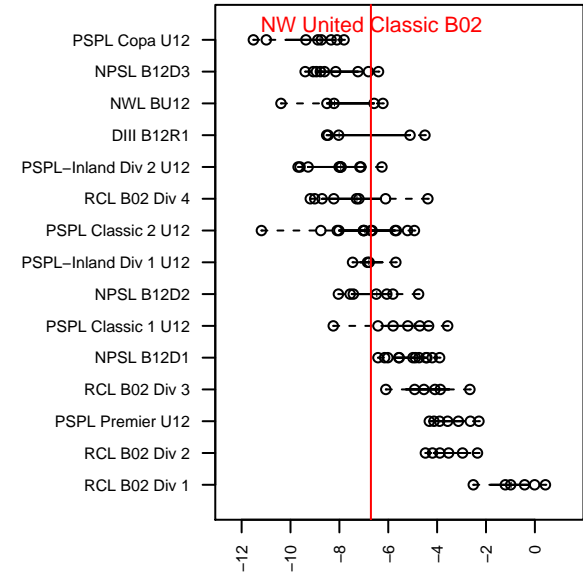

**attack and defense rating
relative to others at age
and all opponents in last 13 months**